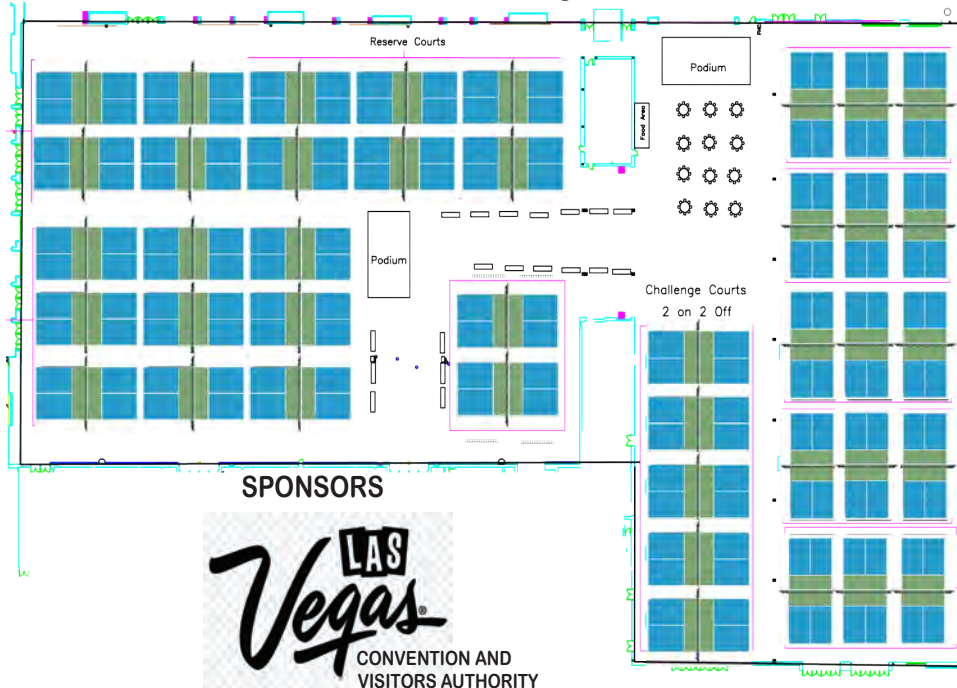

775-530-5446

Matt@JamOnIt.org

www.JamOnItPickleball.com

“ALL UNDER ONE ROOF”

★ PICKLEBALL ★

LAS VEGAS CONVENTION CENTER

3150 Paradise Rd. Las Vegas, NV 89109

World's Largest indoor Pickleball Facility!