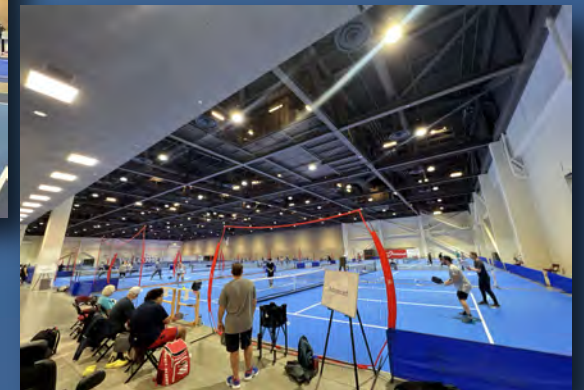

40 Pickleball Courts

LAS VEGAS CONVENTION CENTER

July 2023